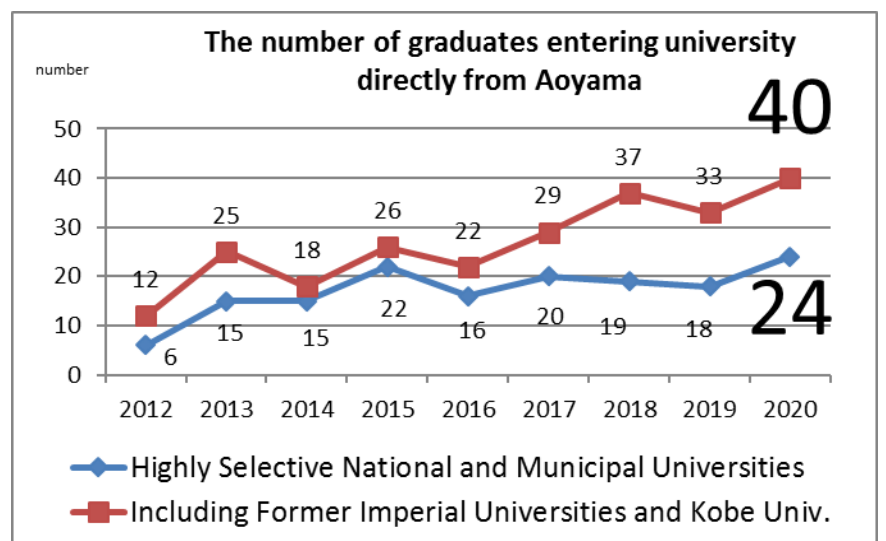

Sincerely, the Principal

Follow the graduates!

The Number of Passers	2015	2016	2017	2018	2019	2020
	68th	69th	70th	71st	72nd	73rd
The Univ. of Tokyo	3	6	5	5	2	3
The Univ. of Kyoto	2	1	1	5	5	0
Hitotsubashi Univ.	10	4	10	7	6	11
Tokyo Institute of Technology	7	5	3	2	2	7
School of Medicine	0	0	1	0	3	3
Highly Selective National Univ.	22	16	20	19	18	24
Former Imperial Univ.	4	6	9	18	15	16
Total	26	22	29	37	33	40

Academic year 2021 has started!

All three grades come to school together every day.

Fresh green of the Ginkgo trees on Gaien streets.

The 76th Entrance Ceremony on the 7th of April.

Resumed club activities in stages.