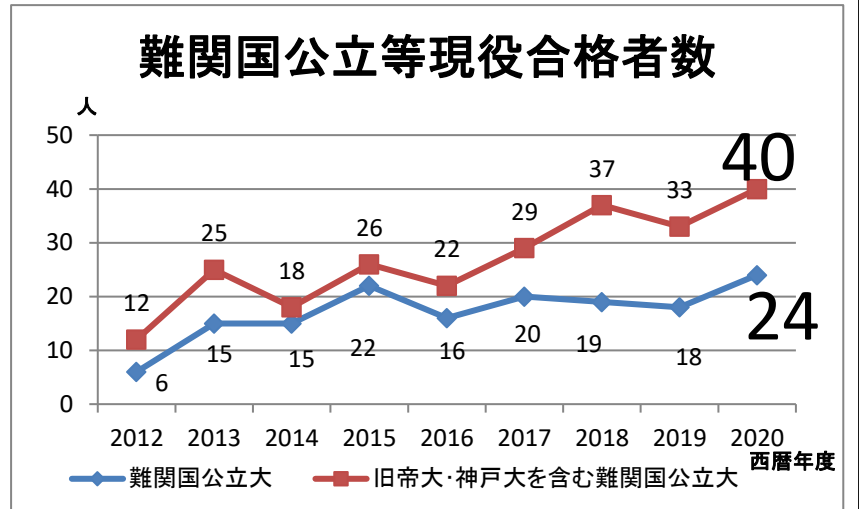

保護者の皆様、国は再度の緊急事態宣言を発出するかもしれません。少なくとも遅かれ早かれ、蔓延防止等重点措置の適用はするでしょう。そうなれば、都教育委員会は何らかの活動制限を都立学校に課す可能性があります。備えあれば憂いなし。課内課外の教育活動の新しい実施方法を考え出す必要があります。それにより、緊急事態のなかにあっても、教育活動を円滑に展開することができるものと考えます。

卒業生に続こう！

合格者数 2015 2016 2017 2018 2019 2020
68期生 69期生 70期生 71期生 72期生 73期生

東京大学	3	6	5	5	2	3
京都大学	2	1	1	5	5	0
一橋大学	10	4	10	7	6	11
東京工業大学	7	5	3	2	2	7
医学部医学科	0	0	1	0	3	3
難関国立大学計	22	16	20	19	18	24
旧帝大等	4	6	9	18	15	16
合計	26	22	29	37	33	40